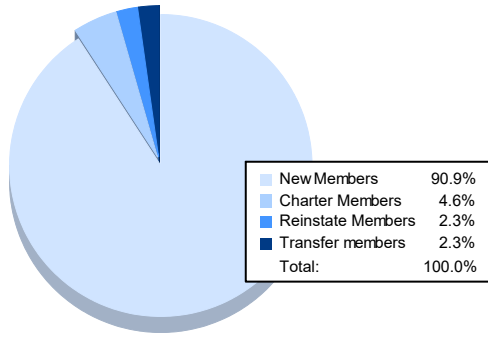

Year	New Clubs	Dropped Clubs	Gain/ Loss Clubs	New Members	Charter Members	Reinstate Members	Transfer Members	Total Member Added	Total Members Dropped	Gain/ Loss Members
2017-2018	1	1	0	179	22	10	9	220	207	13
2018-2019	1	0	1	177	23	7	12	219	206	13
2019-2020	0	0	0	131	1	5	6	143	176	-33
2020-2021	1	2	-1	183	13	3	7	206	168	38
2021-2022	1	1	0	239	12	6	6	263	187	76
<b>Average</b>	<b>1</b>	<b>1</b>	<b>0</b>	<b>182</b>	<b>14</b>	<b>6</b>	<b>8</b>	<b>210</b>	<b>189</b>	<b>21</b>

### Membership Composition June 2022 Cumulative