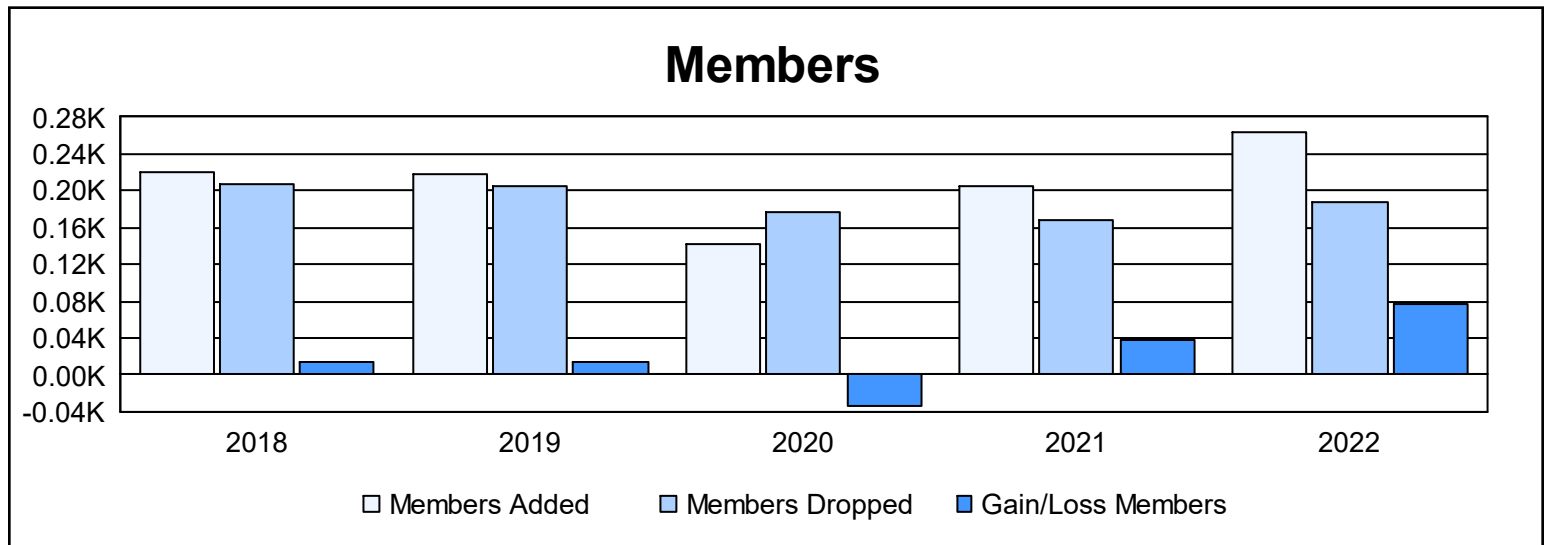

Year	New Clubs	Dropped Clubs	Gain/ Loss Clubs	New Members	Charter Members	Reinstate Members	Transfer Members	Total Member Added	Total Members Dropped	Gain/ Loss Members
2017-2018	1	1	0	179	22	10	9	220	207	13
2018-2019	1	0	1	177	23	7	12	219	206	13
2019-2020	0	0	0	131	1	5	6	143	176	-33
2020-2021	1	2	-1	183	13	3	7	206	168	38
2021-2022	1	1	0	239	12	6	6	263	187	76
<b>Average</b>	<b>1</b>	<b>1</b>	<b>0</b>	<b>182</b>	<b>14</b>	<b>6</b>	<b>8</b>	<b>210</b>	<b>189</b>	<b>21</b>

### Membership Composition June 2022 Cumulative