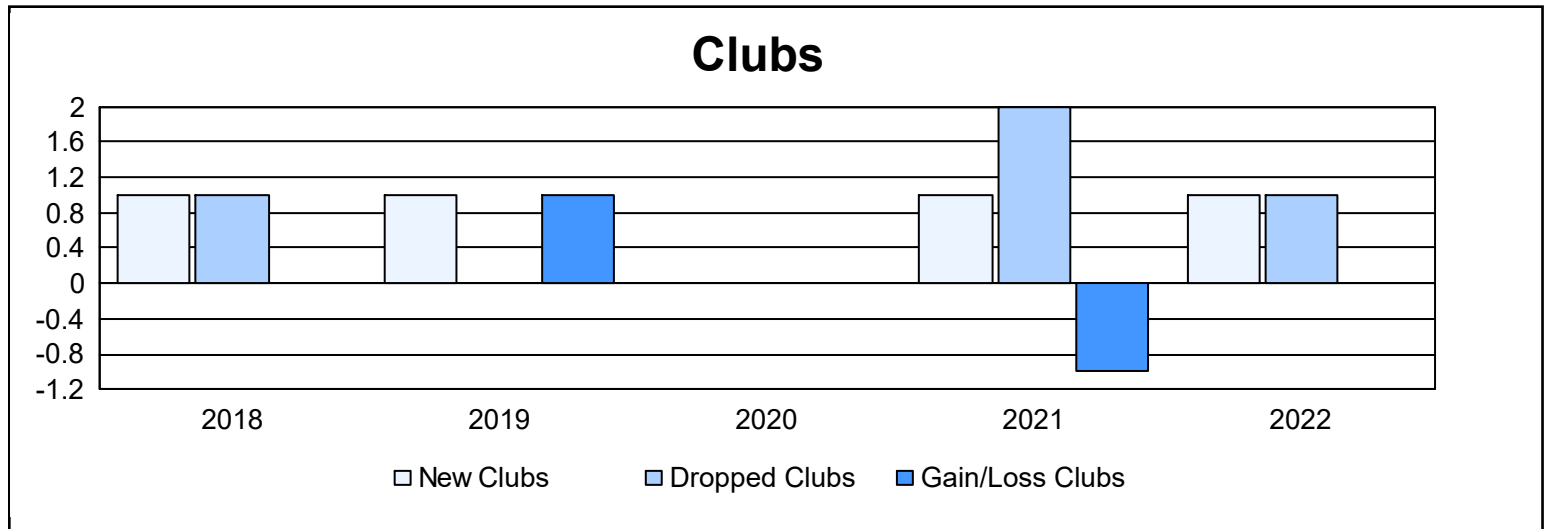

Year	New Clubs	Dropped Clubs	Gain/ Loss Clubs	New Members	Charter Members	Reinstate Members	Transfer Members	Total Member Added	Total Members Dropped	Gain/ Loss Members
2017-2018	1	1	0	179	22	10	9	220	207	13
2018-2019	1	0	1	177	23	7	12	219	206	13
2019-2020	0	0	0	131	1	5	6	143	176	-33
2020-2021	1	2	-1	183	13	3	7	206	168	38
2021-2022	1	1	0	239	12	6	6	263	187	76
<b>Average</b>	<b>1</b>	<b>1</b>	<b>0</b>	<b>182</b>	<b>14</b>	<b>6</b>	<b>8</b>	<b>210</b>	<b>189</b>	<b>21</b>

### Membership Composition June 2022 Cumulative